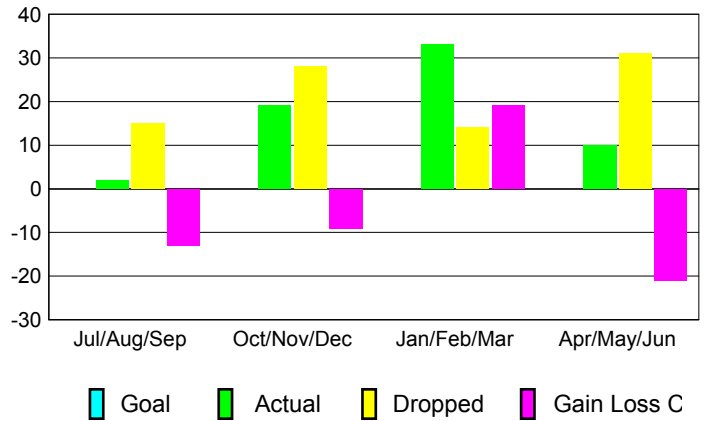

GMT: **JØRN ANDERSEN**

Location: **SWEDEN**

GMT CA: **4**

CLUBS

Month	New Club Goal	Actual New Clubs	Actual Dropped Clubs	Gain/Loss of Clubs
2012-2013				
Jul/Aug/Sep		0	1	-1
Oct/Nov/Dec		0	0	0
Jan/Feb/Mar		0	0	0
Apr/May/Jun		0	1	-1
Totals		0	2	-2

Club Results 2012-2013
Goal, New, Dropped, Gain/Loss

YTD Status Quo Clubs 2012-2013

Status Quo Clubs Compared to Status Quo Members

Club Gain/Loss 2012-2013

MEMBERSHIP

Month	Net Memb Goal	Actual New Memb	Actual Dropped Memb	Gain/Loss of Memb
2012-2013				
Jul/Aug/Sep		2	15	-13
Oct/Nov/Dec		19	28	-9
Jan/Feb/Mar		33	14	19
Apr/May/Jun		10	31	-21
Totals		64	88	-24

Membership Results 2012-2013
Goal, New, Dropped, Gain/Loss

Gender Comparison 2012-2013

Membership Gain/Loss 2012-2013