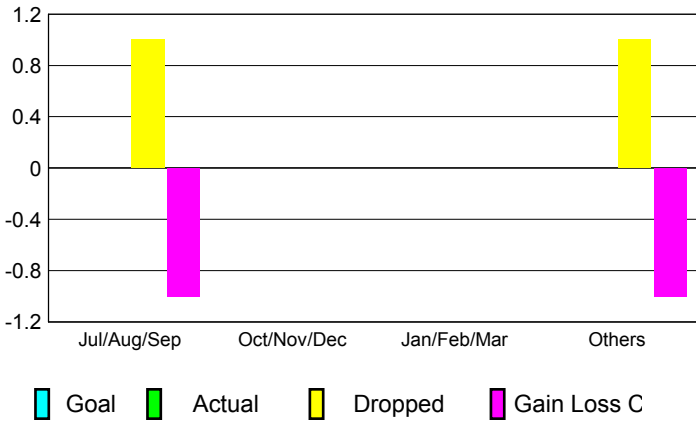

GMT: **JØRN ANDERSEN**

Location: **SWEDEN**

GMT CA: **4**

CLUBS

Month	New Club Goal	Actual New Clubs	Actual Dropped Clubs	Gain/Loss of Clubs
2012-2013				
Jul/Aug/Sep		0	1	-1
Oct/Nov/Dec		0	0	0
Jan/Feb/Mar		0	0	0
Apr/May/Jun		0	1	-1
Totals		0	2	-2

Club Results 2012-2013
Goal, New, Dropped, Gain/Loss

YTD Status Quo Clubs 2012-2013

Status Quo Clubs Compared to Status Quo Members

Club Gain/Loss 2012-2013

MEMBERSHIP

Month	Net Memb Goal	Actual New Memb	Actual Dropped Memb	Gain/Loss of Memb
2012-2013				
Jul/Aug/Sep		2	15	-13
Oct/Nov/Dec		19	28	-9
Jan/Feb/Mar		33	14	19
Apr/May/Jun		10	31	-21
Totals		64	88	-24